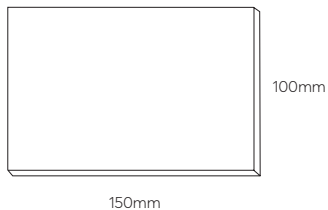

Raised Shrubbery

Inscribed granite plaques are placed on the raised edging surrounding shrubbery gardens. Ashes may be interred in the garden behind each plaque.

Memorial styles and sizes:

Black Granite.