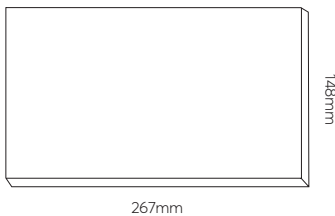

You can personalise memorials in many ways, adding an illustration, a ceramic or lasered photograph, or a meaningful inscription. Please ask our team for details.